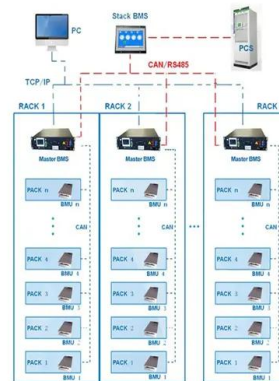

[IP55,IP65,IP66 Outdoor Cabinet with Air conditioner for Solar, Battery](#)

These cabinets are UV-resistant aging, corrosion-resistant, acid and alkali resistant, wind-resistant, waterproof, and shock-resistant, with a more robust and durable structure.

BMS Wiring Diagram