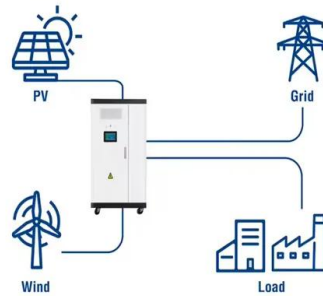

[Sunrange Energy Storage Cabinet IP55 50kwh 80kwh 100kwh Water ...](#)

We provide different design solutions for large, medium and small customers. We continue to develop and improve technology to bring a better experience to our users.

Utility-Scale ESS solutions