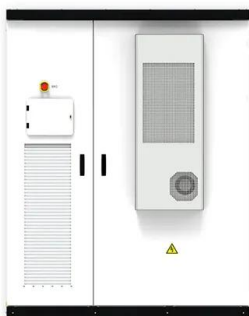

Wind Energy Power Cabinet

The machine-side converter rectifies the three-phase AC output from the fan-motor stator to DC to achieve stable DC voltage output under the conditions of different wind speeds and rotational speeds ...