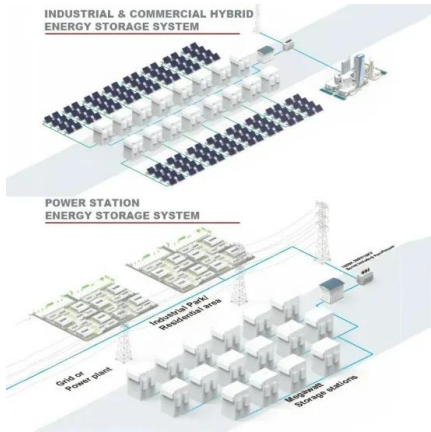

Wholesale 100ah power station in brisbane

[Is Wholesaling Real Estate Legal? Here Are the Facts](#)

Wholesaling is a unique--and complicated--form of real estate investing. Is wholesaling real estate legal? Here's what investors should know.

[Wholesaling Land: How Does It Work--And How Can You Start?](#)

Wholesaling land can be a great short-term investment when you know what you're doing. Research and education on the wholesaling process are important to succeed in this real estate industry. Some ...

[Wholesale 100ah Power Station](#)

Looking for a reliable power solution for your outdoor adventures or emergency situations? Look no further than the 100ah Power Station from MOOSIB Technology Co., Ltd.

[A New South Carolina Law Would Severely Crack Down on Wholesaling](#)

Commercial real estate is in for a terrible 2025 as high interest rates and high vacancies force big-time landlords to cut their losses at 50-80% discounts. Meanwhile, South Carolina passed a new law that ...