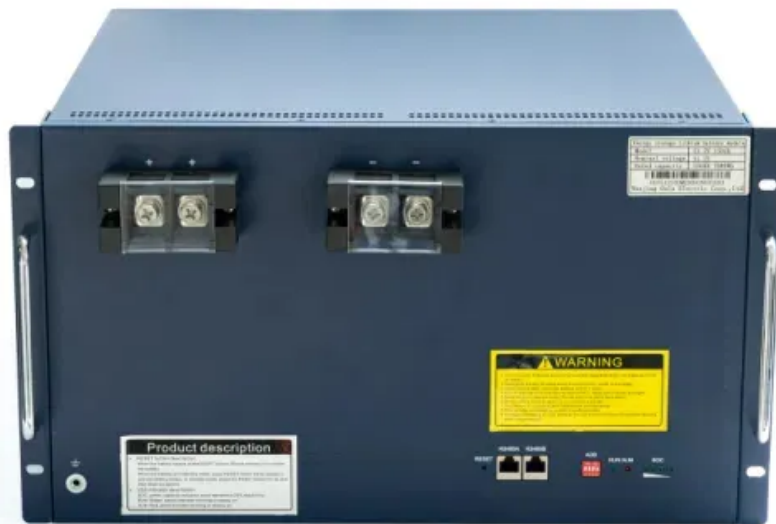

Which site cabinets are included in the graphene battery cabinet

Which site cabinets are included in the graphene battery cabinet

[Which site cabinets are included in the graphene battery cabinet](#)

How many smartli lithium battery cabinets can be connected? Scenario where SmartLi 3.0 lithium battery cabinets are deployed outside the smart module: One integrated UPS can connect to a ...

Battery Cabinet

Lithium Battery Cabinet SmartLi 3.0 Scenario where SmartLi 3.0 lithium battery cabinets are deployed outside the smart module: One integrated UPS can connect to a maximum of 10 ...

[5 8 9 10 12 15 16 Position Graphene-Enhanced Lithium Battery Cabinet](#)

5 8 9 10 12 15 16 Position Graphene-Enhanced Lithium Battery Cabinet for Fast-Charging Electric Motorcycle, Find Details and Price about Secure Cabinet Metal

[Telecom Cabinet Battery Shelf , Huijue Group E-Site](#)

Optimizing Energy Storage Systems Under Minimal Risk Delta's LFP Battery Cabinet feature high-voltage output for enhanced energy management efficiency. With their scalable, fire ...

Battery Cabinet

Lead-Acid Battery Cabinet A maximum of three battery groups in up to six battery cabinets can be deployed inside the smart module. If many batteries are configured, they can be deployed outside ...