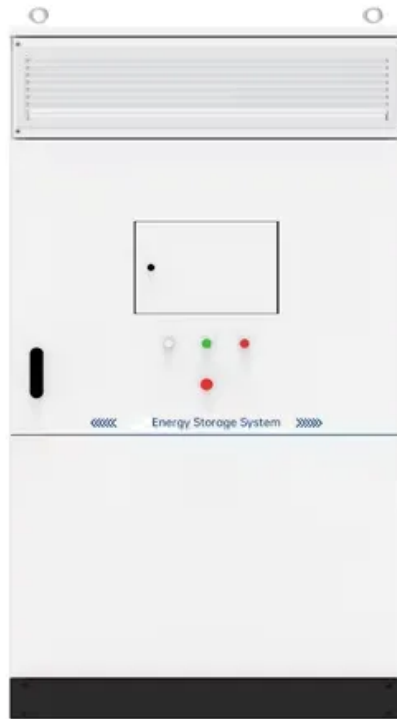

Which DC power supply is more durable for outdoor communication cabinets

Overview

Amperage plays a vital role in the performance of communication cabinet power supplies. I've seen how mismatched amperage can lead to equipment failures or inefficiencies. Outdoor cabinets house sensitive equipment that requires stable and continuous power supply, making it. Moore's Pole Mount Power Supply Cabinets accommodate power modules and batteries in ventilated, durable enclosures. Moore MPCPM cabinets are available with varying levels of pre-wire options for field installation efficiency as well as a patented ladder support pole mount bracket. Marine grade aluminium construction and fully sealed technology guarantee a long maintenance-free life for the cabinet and complete protection for equipment inside.

Which DC power supply is more durable for outdoor communication

[How to Size a DC Power Supply System for Outdoor Telecom Cabinets](#)

This guide explains DC power sizing from first principles, using clear steps, real examples, and practical engineering logic--so even readers without a power background can fully understand it.