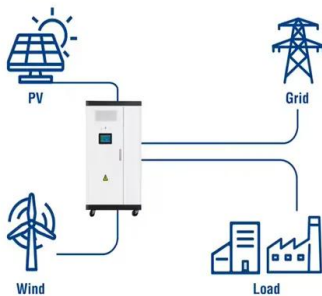

Utility-Scale ESS solutions