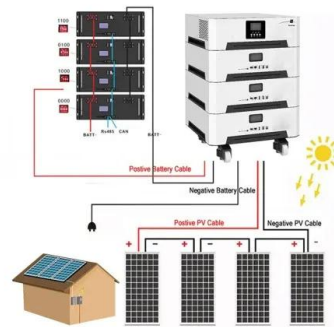

[Battery Cabinets for Uninterrupted Power Supply (UPS)](#)

Battery cabinets are engineered for an uninterrupted power backup source to support the continuous operation of your critical facility.

[Cabinets & Trailers , HindlePower](#)

The HindlePower Battery Trailer is just that, a mobile DC power system containing a battery bank ready for maintenance or emergency battery backup. Just like the rest of the EPIC Series, the Battery ...

[LZY Energy Storage Products](#)

Learn about LZY's cutting-edge products, from mobile solar PV containers, photovoltaic glass, and BESS power conversion systems.

- ☒ IP65/IP55 OUTDOOR CABINET
- ☒ OUTDOOR MODULE CABINET
- ☒ OUTDOOR ENERGY STORAGE CABINET
- ☒ 19 INCH

Contact Us

For catalog requests, pricing, or partnerships, please visit:
<https://www.motocykle3city.pl>