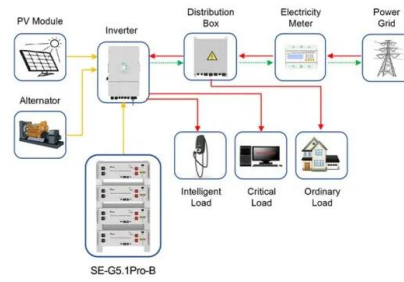

[350-watt solar panels: Are they right for you?](#)

A single 350W solar panel is rated to produce 350 watts of power, but the actual power output you see from your panels depends on many factors, including geographic location, shading, ...

Application scenarios of energy storage battery products

[350 Watt Solar Panel: What Can They Do?](#)

A 350 watt solar panel is perfect for your home, RV, off-grid cabin, or business. They offer 100% clean energy and come in lightweight portable ...