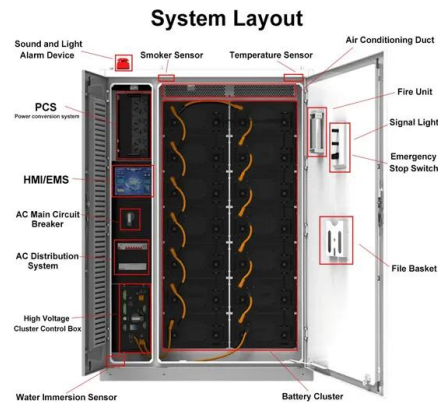

Shanghai to set up nearly 10,000 new 5G-A base stations this year

Shanghai will establish up to 10,000 new 5G-A base stations this year, routing more than 70 percent of the city's internet traffic through 5G network, helping Shanghai maintain its top position ...

What is 5G base station architecture?

The base stations in 4G LTE networks are called either evolved Node B or eNodeB. You'll find that eNodeB is usually abbreviated as eNB in 5G network architecture diagrams, and gNodeB as ...