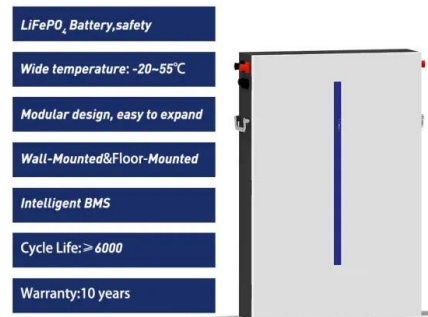

[NAYPYIDAW DC ENERGY STORAGE CABINET COMPANY](#)

There are many different types of battery technologies, based on different chemical elements and reactions. The most common, today, are the lead-acid and the Li-ion, but also Nickel based, Sulfur ...

[Naypyidaw lithium battery storage cabinet installation cost](#)

The 4 Station Lithium-ion Battery Charging Storage Cabinet from The Safety Cabinet Warehouse provides safe, reliable storage and charging for up to 48V Lithium-ion batteries.

[Where to Buy Energy Storage Power Supply in Naypyidaw: A...](#)

From solar-compatible home systems to industrial-grade power banks, Naypyidaw's energy storage market offers solutions for every need. By partnering with certified suppliers and understanding your ...