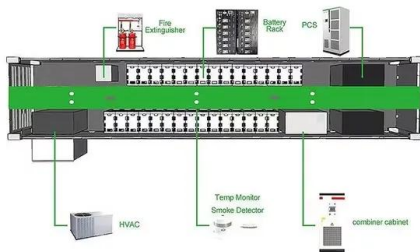

West Seattle Blog...

West Seattle Water Taxi - Regular West Seattle service, fall/winter schedule. Washington State Ferries - Some changes today because of boat moves, including cancellations tonight; check WSF