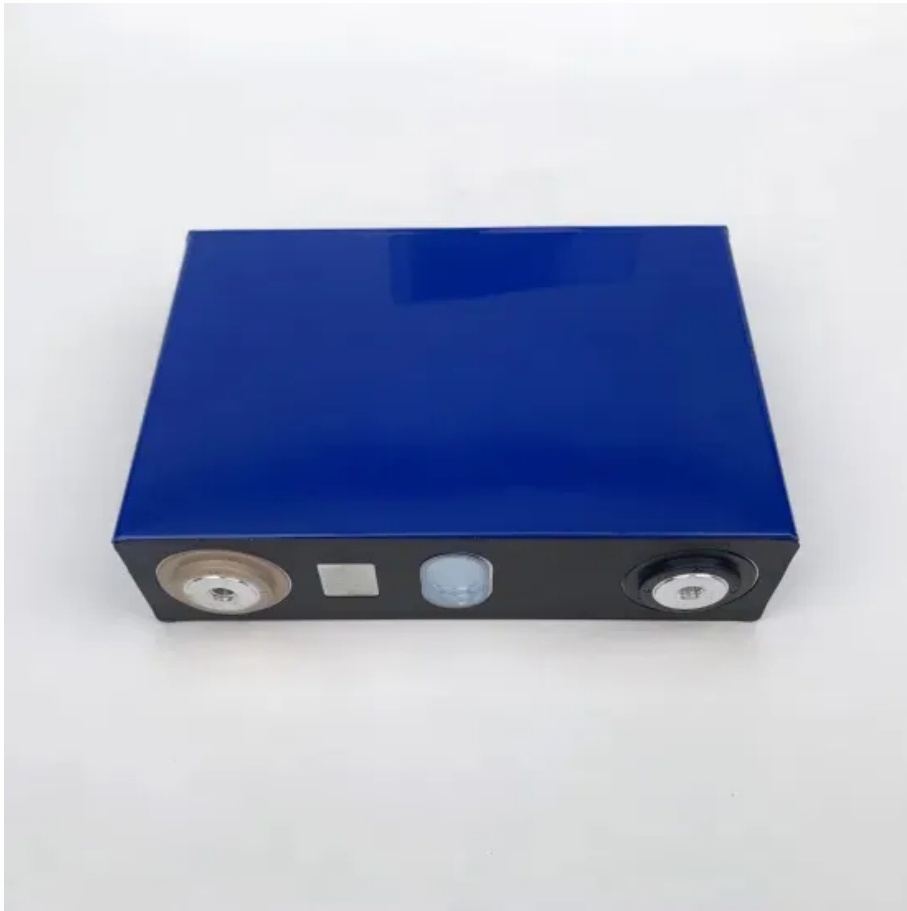

## West africa industrial solar cabinet system agent

---

[West Seattle Blog... , UPDATE: 1 dead, 3 in hospital after car goes off](#)

81 Replies to "UPDATE: 1 dead, 3 in hospital after car goes off ramp alongside West Seattle Bridge (updated Monday, Tuesday)"