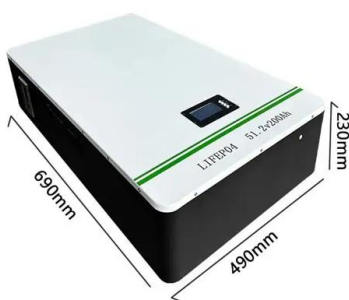

[24V Waterproof Power Supply, 200W 6-Head Output Adapter ...](#)

Powerful and stable performance: 200W high-power output provides a stable and reliable 24V DC power supply for your Philips Hue outdoor lighting fixtures, ensuring consistent lighting effects.