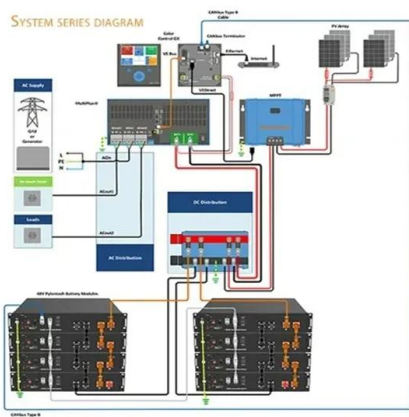

[Outdoor Integrated Energy Storage Cabinet_On And Off Grid Solar ...](#)

Backup power: Supply power to the load when the power grid is out of power, or use as backup power in off-grid areas. Enhance power system stability: Smooth out the intermittent output of renewable energy ...

[Outdoor Cabinet Energy Storage System \(Air-Cooled\) - Modular ...](#)

Available in both 100kWh and 215kWh capacities, this modular system integrates power modules, batteries, cooling, fire protection, and environment monitoring in a compact outdoor cabinet.