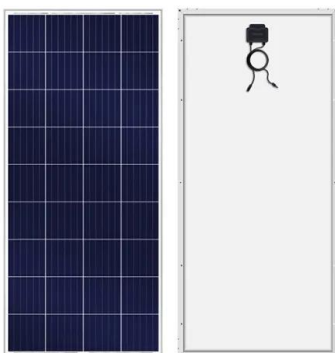

[LV-Rack-30KWh Cabinet type battery energy storage cabinet](#)

Low Voltage 51.2V 700Ah 35KWh Rack Home Energy Storage System Lithium Battery Modular Models Cabinet Installation Stackable battery energy storage systems are innovative solutions designed to ...

[30kw/127.4kwh Outdoor Cabinet Energy Storage System-Huijue](#)

Founded in 2002, Huijue Group is a high-tech service provider integrating the integration and application of intelligent network equipment and intelligent energy storage equipment.

[AlphaESS STORION-H30 Energy Storage Cabinet For Sale](#)

AlphaESS is able to provide large scale energy storage cabinet solutions that are stable and flexible for the requirements of all our customer demands. Click to learn more about AlphaESS power storage ...