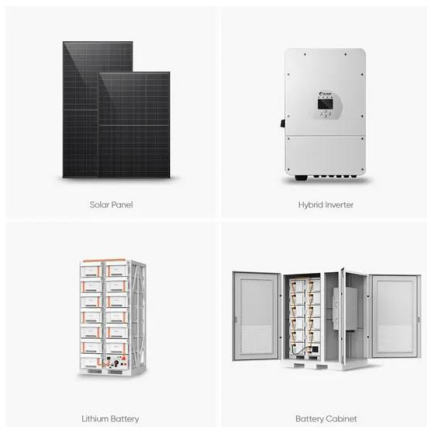

[Tonga photovoltaic folding container liquid cooling](#)

Tonga has liquid-cooled energy storage battery charging cabinets The all-in-one liquid-cooled ESS cabinet adopts advanced cabinet-level liquid cooling and temperature balancing ...