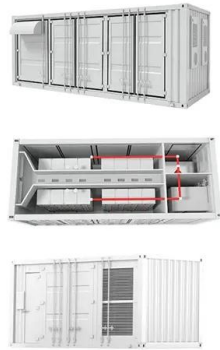

[Tokyo Electric Power Company (TEPCO) , HOME](#)

Welcome to the website of the Tokyo Electric Power Company (TEPCO), Japan. View our corporate information and learn more about our latest technologies in power generation as well as recent ...