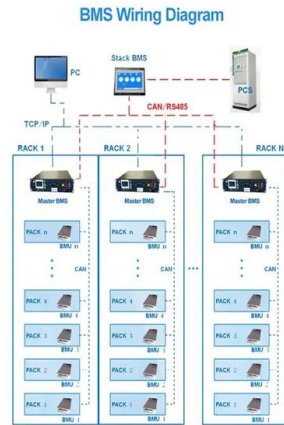

[Solar container lithium battery station cabinet components](#)

Go big with our modular design for easy additional solar power capacity. Customize your container according to various configurations, power outputs, and storage capacity according to your needs. Lower your ...

[Energy storage container, BESS container](#)

What is energy storage container? SCU uses standard battery modules, PCS modules, BMS, EMS, and other systems to form standard containers to build large-scale grid-side energy storage projects. ...

[Battery Storage Container Super High Voltage Lithium Battery Pack/Cabinet](#)

Super High Voltage (SHV) Lithium Battery Pack/Cabinet represents the cutting edge of large-scale energy storage technology, designed for industrial and utility-grade applications. These systems ...

Contact Us

For catalog requests, pricing, or partnerships, please visit:
<https://www.motocykle3city.pl>