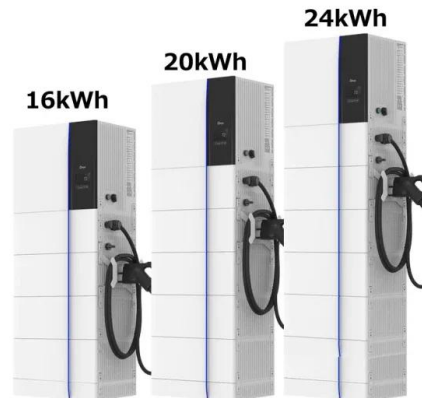

[Communication Base Station Lead-Acid Battery: Powering ...](#)

In an era where lithium-ion dominates headlines, communication base station lead-acid batteries still power 68% of global telecom towers. But how long can this 150-year-old technology sustain our ...