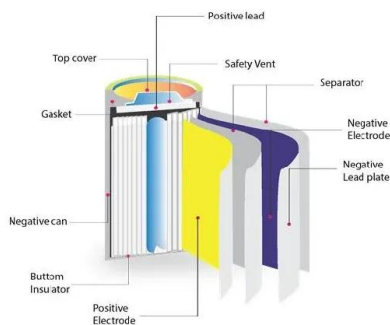

[Tesla Supercharger Locations , Find Tesla Charging Stations](#)

Find 50,000+ Tesla Supercharger locations across the US. Interactive map of Tesla charging stations, V3 & V4 Superchargers, charging speeds, and real-time availability.