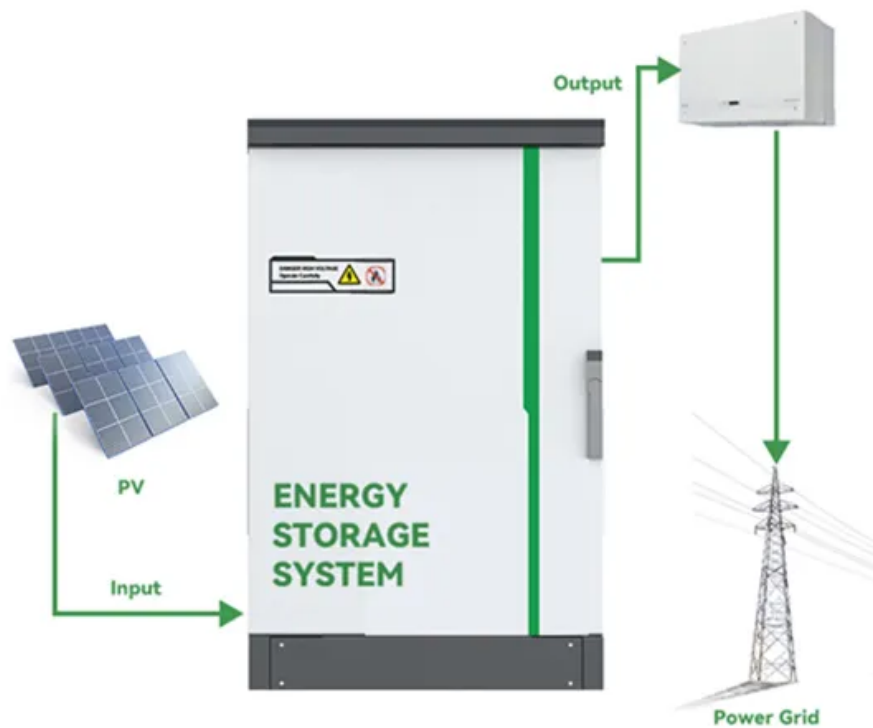

Temperature and humidity controlled power cabinet for base stations

Overview

The Base Station Energy Cabinet is a fully enclosed, weather-resistant telecom energy cabinet designed to provide reliable power distribution and battery backup for outdoor communication networks. It integrates AC and DC power systems, intelligent monitoring units, and environmental control modules. Outside plant enclosures for telecommunications, including cell tower base stations, control cabinets, power cabinets, and distribution stations, must be kept within the maximum recommended operating temperature of critical equipment to insure reliable communications links. Our weatherproof outdoor telecom cabinets and waterproof outdoor telecom cabinets are engineered to withstand extreme conditions, ensuring maximum uptime and performance. Key. Hardcraft offers the finest Climate-Controlled Enclosures in pad-mount and pole-mount styles. Our comprehensive solutions include numerous proprietary details to improve installation efficiency and enhance operational reliability. The table below highlights this dramatic increase: Operators now face several challenges: Higher RF power amplifiers and complex physical-layer processing increase energy.

[Warehouse Base Station Energy Cabinet , Reliable Power Solutions ...](#)

The Warehouse Base Station Energy Cabinet is an Indoor-Floor Standing cabinet for communication base stations, smart cities, smart transportation, and power systems.

[Base Station Energy Cabinet](#)

The Base Station Energy Cabinet is a fully enclosed, weather-resistant telecom energy cabinet designed to provide reliable power distribution and battery backup for outdoor communication networks.

[Pole-type base station energy cabinet](#)

With intelligent power-off function, remote control of each branch output on-off function; Photovoltaic, wind power generation, inverter output, 12V output, etc. can be configured according to demand;