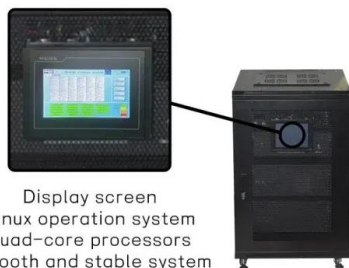

Display screen
Linux operation system
quad-core processors
smooth and stable system

[Elecod 500kW/1075kWh container BESS for peak shaving in Swaziland](#)

This solution uses 5 sets of modular outdoor cabinet energy storage system, which supports up to 15 units in parallel. It's an ideal choice for peak-shaving and valley-filling in zero-carbon parks and villa ...