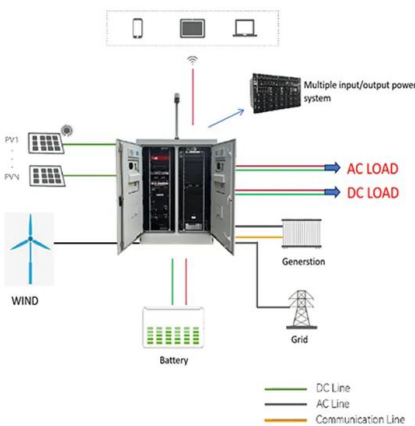

Introducing Lunar Panels: The latest in clean energy technology

Today, on Ap, EnergySage is announcing its latest offering in its clean energy marketplace: Lunar Panels. Similar to solar panels, Lunar Panels are installed on your roof and generate electricity ...