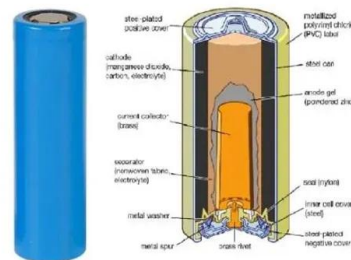

The price of Utilities 1 month (heating, electricity, gas) for 1

The price of Utilities 1 month (heating, electricity, gas) for 1 person in 45 m2 (480 Sqft) studio in Sucre is EUR17 ($b119)

Electric Supply Rates

The supply portion of your bill is the cost of electricity you use. These rates are based on the current market price of electricity.