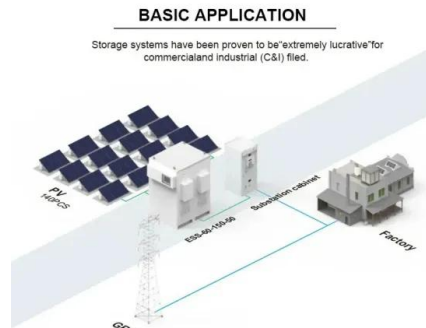

Contact Us

For catalog requests, pricing, or partnerships, please visit:
<https://www.motocycle3city.pl>