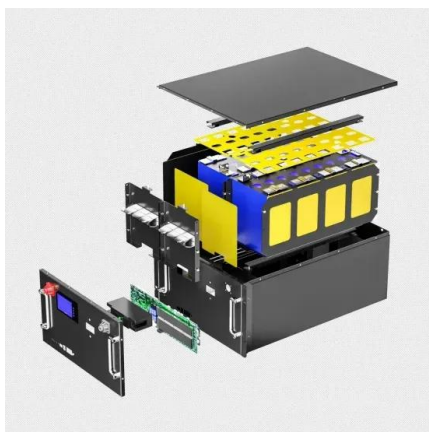

Sri lanka bms battery management control system

114KWh ESS

[12 companies for Battery Management System in Sri Lanka](#)

When exploring the Battery Management System (BMS) industry in Sri Lanka, several key considerations come into play. Firstly, understanding the regulatory framework is crucial, as the ...

[TDT BMS , Daraz.lk: Buy Online at Best Prices in Srilanka , Daraz.lk](#)

Li-ion batteries and LiFePO4 battery packs are both compatible with it.

[3S 18650 20A Battery Management System BMS](#)

3S 18650 Battery Management System BMS with continuous charging up to 20A. Best price in Sri Lanka.

[Battery Management System (BMS) Modules - Robolabs.lk](#)

2S 7.4V 20A BMS 18650 Lithium Battery
Protection Board LKR 350.00 Read more In Stock