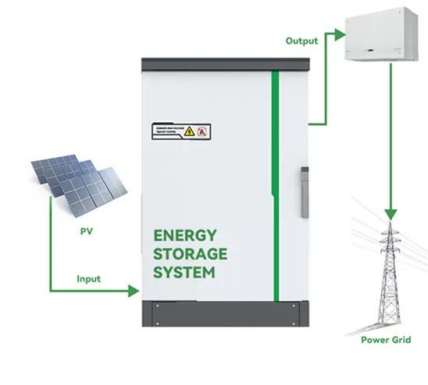

[Sri Lanka Electric Vehicle Battery Management System Market (2025 ...](#)

Key players in the market are focusing on technological advancements to offer BMS solutions with features like real-time monitoring, thermal management, and cell balancing.

[Battery Management System TDT BMS for LiFePO4 Battery 10S 20S ...](#)

1. TDT-8480 BMS can be used for 4S-20S 12V-72V battery pack. 2. According to your requirements, it can be applied to Li-ion battery or LiFePO4 battery pack. 3. The main functions are: over-charging ...

BMS - Abans Engineering

There are very few companies in Sri Lanka pioneer the art of BMS, however Abans with Train USA pioneered this to provide customized solutions. Presently we offer a variety of BMS solution to, All ...