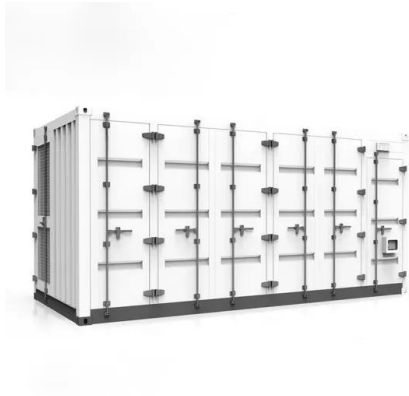

[Integrated Solar & Battery Cabinet for Remote Telecom Systems](#)

Designed for remote locations, it integrates solar controllers, inverters, and lithium battery packs to ensure stable and continuous power for telecom equipment, surveillance systems, and off-grid ...

[10kw Telecom Cabinet Metal Enclosure Solar Panel Energy System ...](#)

Huijue HJ-FGY series wind-solar complementary outdoor integrated energy-saving cabinet is an outdoor integrated cabinet made of high-quality metal sheet materials, which can integrate solar photovoltaic ...

Contact Us

For catalog requests, pricing, or partnerships, please visit:
<https://www.motocykle3city.pl>