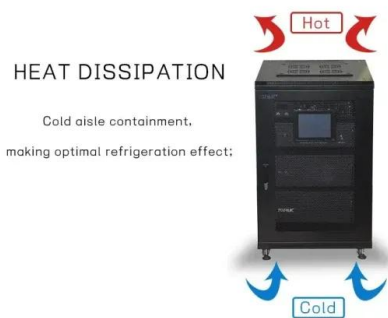

[Solar Off-Grid Lithium Battery Banks & Backup Systems , BigBattery](#)

With 300Ah capacity, 100A continuous discharge, and peak support up to 110A, it handles heavy-duty loads with ease. Its rugged, floor-standing design and integrated BMS with thermal suppression ...