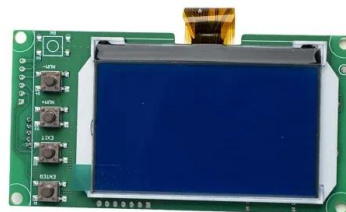

[Buy Solar Control Glass , Eco-Friendly & Energy-Efficient , Ipswich Glass](#)

Elevate your building's efficiency with our high-quality solar control glass designed for heat reflection and UV protection. Perfect for both residential and commercial applications, our solar glass helps reduce ...