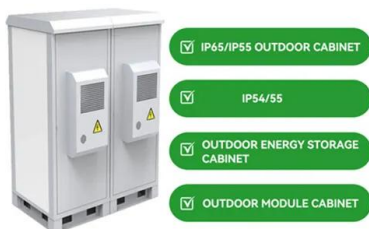

[Instant Off-Grid\(TM\) Shipping Containers with Solar and Batteries and AC+](#)

Delivering 10,000W of rated power output, this rugged pure sine wave hybrid inverter is capable of pairing with either GEL or LI batteries. Dual MPPTs provide 99% efficiency. Provides 120V and 220V ...