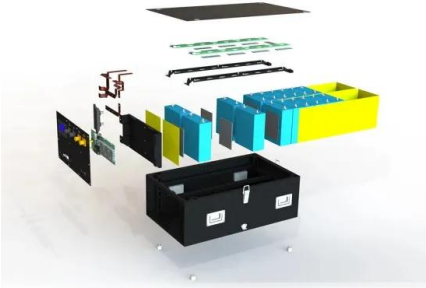

Solar communication cabinet dry battery