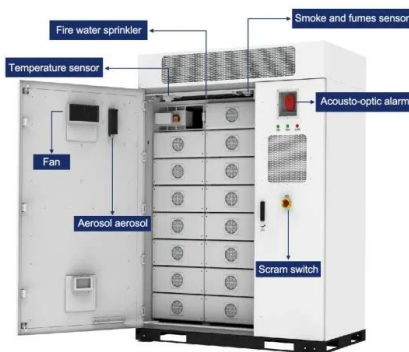

[ABB COMBINER BOX FOR SOLAR Panel Incomer 400A, PV ...](#)

ABB COMBINER BOX FOR SOLAR Panel Incomer 400A, PV 250KW, 5 x INVERTER 50KW WITH G99 Relay

[Shop All Solar Combiner Boxes , EcoDirect](#)

A solar combiner box combines multiple DC inputs from a solar array. It also improves overall safety and ease of installation. We offer both standard solar combiners and Midnite Solar's new disconnecting ...

[Solar Combiner Box]: solar photovoltaic combiner box is equipped with photovoltaic special high-voltage arrester, DC fuse box fuse and DC circuit breaker, providing multiple protections such as ...

Solar String Combiner Boxes