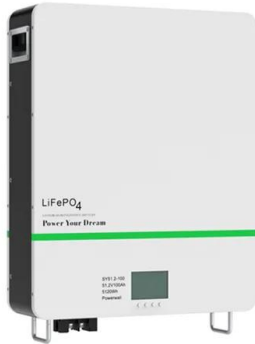

Single-phase outdoor communication cabinet for IoT base stations in Kuwait

Overview

This Integrated Cabinet for Telecom Equipment is designed for outdoor telecom applications, incorporating power distribution units, thermal management (AC or fan), standard 19-inch mounting racks, battery trays, and remote monitoring modules. The cabinet can be installed with base station equipment, power equipment, batteries, temperature control equipment. The Outdoor Base Station Cabinet is a robust and weatherproof telecom cabinet engineered to house communication, power, and battery equipment in outdoor environments. Designed for long-term reliability, it provides a controlled and secure enclosure that ensures stable operation for base stations. ICEENG CABINET serves customers in 18+ countries across Africa, providing outdoor communication cabinets, power equipment enclosures, and battery energy storage cabinets for telecommunications, utilities, and industrial applications. These enclosures are engineered to withstand extreme environmental.

Single-phase outdoor communication cabinet for IoT base stations

[Kuwait city base station energy storage cabinet wind-resistant type](#)

The Base Station Energy Cabinet is a fully enclosed, weather-resistant telecom energy cabinet designed to provide reliable power distribution and battery backup for outdoor communication