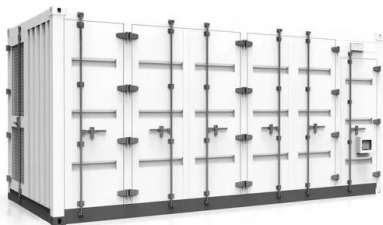

[Pre-built Servers That Fit a 600mm Deep Rack? : r/homelab](#)

Looking to install a wall mount rack in my garage. Most of these max out at 600mm deep, with ~550mm usable (post-to-post). This rack will contain the house cabling patch panel, switch, unifi security ...