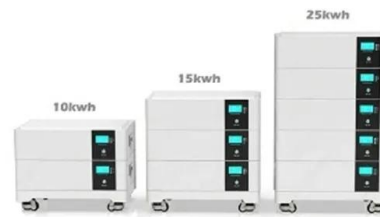

[1200mm Deep 42U Server Cabinets & Server Racks](#)

Our range of 42U floor standing server cabinets offer great quality at a very reasonable price. A 42U Server Cabinet or Server Rack is compatible with all brands and provides the flexibility to house both ...