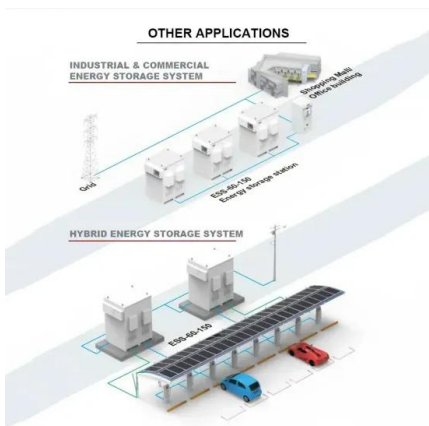

[The Ultimate Solar Panel System Schematic Diagram: A ...](#)

Discover the components and layout of a solar panel system through a detailed schematic diagram. Learn how solar panels, inverters, batteries, and other essential components work together to ...

Rooftop photovoltaic

Rooftop photovoltaic Dwg file at 1:100 scale (meters) Project for installing a solar panel on the roof