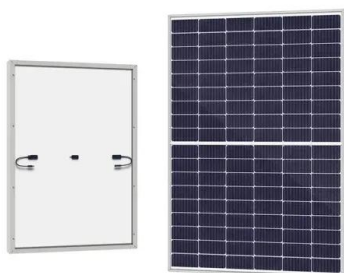

Rwanda large capacity energy storage battery use

German storage manufacturer Tesvolt has been awarded a project to power water pumps in Rwanda with 2.68MWh of battery storage linked to a utility-scale solar system.