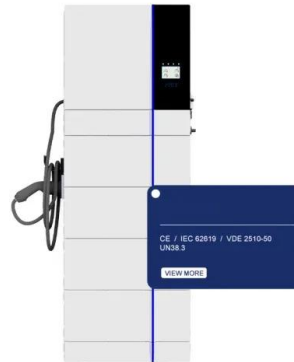

[Best 12V to 220V Power Inverters for Cars, RVs, and Solar Systems](#)

Finding the right power inverter to convert 12V DC to 220V AC is essential for powering electronics from a vehicle or off-grid solar source. This guide covers top 5 reliable inverters, each ...

[Best 12V to 220V Power Inverters for Cars, Homes, and Camping](#)

This article reviews five top 12V to 220V power inverters featuring various power capacities, safety protections, and smart features suitable for different needs.

[Pure Sine Power Inverter: 5000W 12V DC to 220V AC](#)

Two built-in cooling fans, low noise, fast heat dissipation, stable and accurate output voltage. Digital display, high definition, clear and intuitive. It is equipped with a pair of connecting wires for easy use.