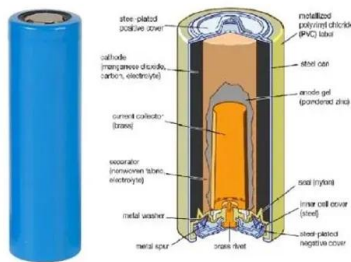

Port Vila Communication Base Station Energy Storage Project

Port Vila Communication Base Station Energy Storage Project

[Progress in construction of flywheel energy storage for communication](#)

This project represents China's first grid-level flywheel energy storage frequency regulation power station and is a key project in Shanxi Province, serving as one of the initial pilot demonstration ...