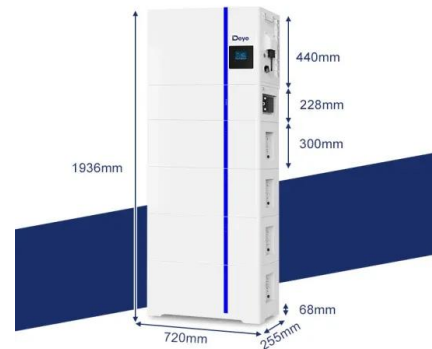

ESS

[PV Combiner Box Wiring Diagrams: Grounding & Bonding 2025](#)

Complete pv combiner box wiring diagram guide covering string connections, grounding methods, bonding requirements, and NEC-compliant installation procedures for solar systems.

[Step-by-Step Guide: Wiring Your PV Combiner Box](#)

The wiring diagram for a PV combiner box outlines the connections and components needed to properly configure and install the box. The diagram typically includes a layout of the combiner box itself, ...

[A Comprehensive Guide to Wiring Diagrams for PV Combiner Boxes](#)

Learn how to correctly wire a PV combiner box with a comprehensive wiring diagram. Understand the connections and components needed for a safe and efficient solar panel system.