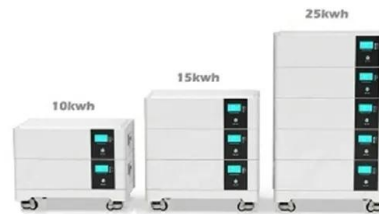

[Solar Combiner Box Wiring Diagram](#)

Learn about solar combiner box wiring diagrams, essential components, installation procedures, and common wiring configurations for efficient solar power systems.