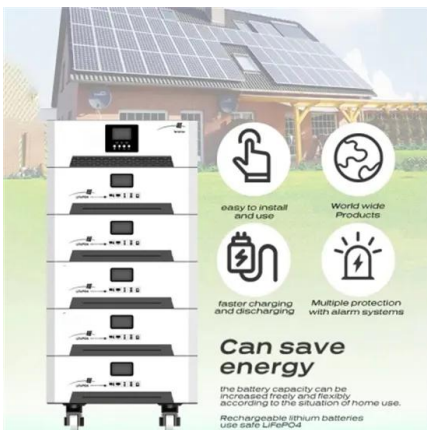

[Outdoor Adventure just 5min from Downtown Asheville . Zipline](#)

Are you looking for adventurous outdoor activities or exciting things to do in Asheville? Well, look no further... The Adventure Center of Asheville offers Asheville's Best Outdoor Adventures, ...