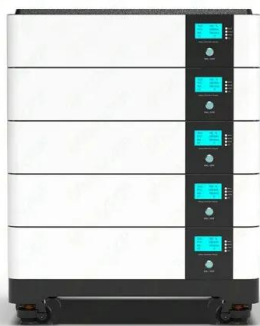

[Amazon : Outdoor Battery Enclosure](#)

Check each product page for other buying options. Price and other details may vary based on product size and color. Shop products from small business brands sold in Amazon's store. Discover more ...

[19" Outdoor Battery Cabinet , IP55 Telecom & Energy Enclosure](#)

Constructed from high-strength steel or stainless steel, it offers excellent waterproof, dustproof, and corrosion-resistant performance with IP55 protection. The interior 19" standard rack allows flexible ...

[Outdoor Battery Cabinet. HindlePower. HindlePower](#)

Equipped with the HindleHealth System, the Battery Cabinet will keep your battery at the ideal temperature in the most extreme of environments, giving you peace mind.

- ✓ 50KW/100KWH
- ✓ HIGHER POWER OUTPUT IN OFF-GRID MODE
- ✓ CONVENIENT OPERATION & MAINTENANCE
- ✓ PRE-WIRED