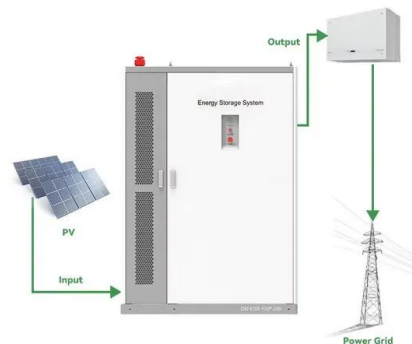

[19" Outdoor Battery Cabinet , IP55 Telecom & Energy Enclosure](#)

Constructed from high-strength steel or stainless steel, it offers excellent waterproof, dustproof, and corrosion-resistant performance with IP55 protection. The interior 19" standard rack allows flexible ...