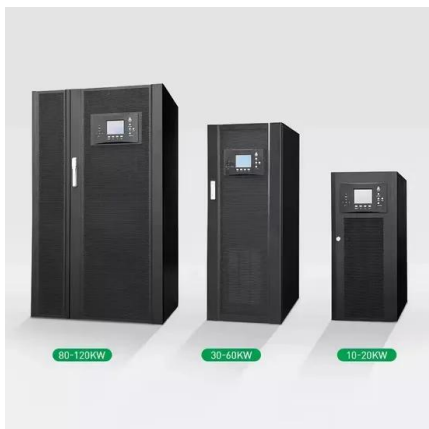

Oilfield power storage cabinet 1200mm deep

Oilfield power storage cabinet 1200mm deep

[Result: dutch outdoor energy storage cabinet 1200mm deep](#)

Exploring options for dutch outdoor energy storage cabinet 1200mm deep installation? Navigate through our inventory and find the perfect fit!

[42U Server Rack Cabinet 800mm Wide x 1200mm Deep with Side ...](#)

AZE's 42U 800mmWide x1200mmDeep server rack cabinet shall consist of welded and assembled steel frame construction, supporting computer server and data storage equipment by providing additional ...