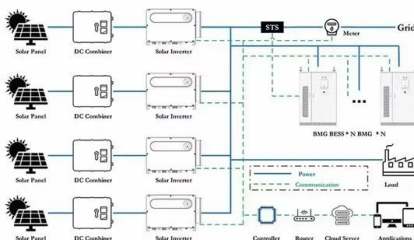

[Off-White(TM) Men's Designer Shoes: Sneakers, Boots and Slides](#)

Discover men's shoes from Off-White(TM): stylish sneakers, boots, and slides blending street style with luxury. Buy now on the official website

[Huijue HJ-ZB Site Battery Cabinet](#)

Huijue Group's HJ-ZB Site Battery Cabinet is a modular, outdoor-ready lithium battery solution for telecom base stations, industrial power backup, and off-grid sites.

[Off-White(TM) Be Right Back Men's Running Sneakers](#)

JOIN THE OFF-WHITE(TM) COMMUNITY Join our mailing list and enjoy up to 10% off your first order. Stay up to date with Off-White's new arrivals, promotions and events.

[Outdoor Battery Storage Cabinet , TOPBAND LiFePO4 Energy ...](#)

Empower your off-grid projects and grid-support applications with a reliable outdoor battery storage cabinet from TOPBAND. Engineered for harsh climates and demanding workloads, our outdoor ...