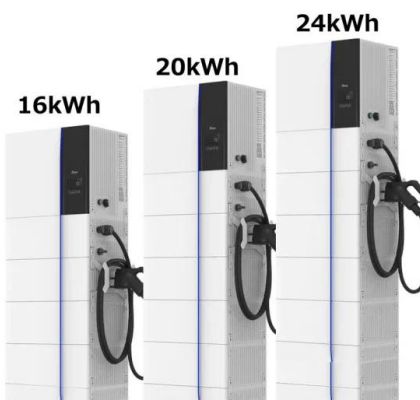

AZE BESS Cabinets

The commercial energy storage includes advanced inverters and power conversion systems (PCS) to ensure compatibility with both on-grid and off-grid configurations. What are the benefits of using an ...