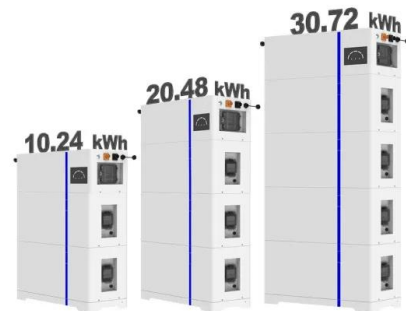

[Battery Energy Storage , Power Storage Systems , BESS](#)

A BESS provides clean, instant power without emissions or fuel storage, and it can operate independently from the grid when properly sized and configured. It also offers the flexibility to ...

ESS

[WeCo o Commercial & Industrial](#)

High Voltage Series of compact and lightweight, Three Phase Hybrid Inverter. Get in touch with our sales team for more information on our systems and personalized offers. Our after sale support is ...

Contact Us

For catalog requests, pricing, or partnerships, please visit:
<https://www.motocykle3city.pl>