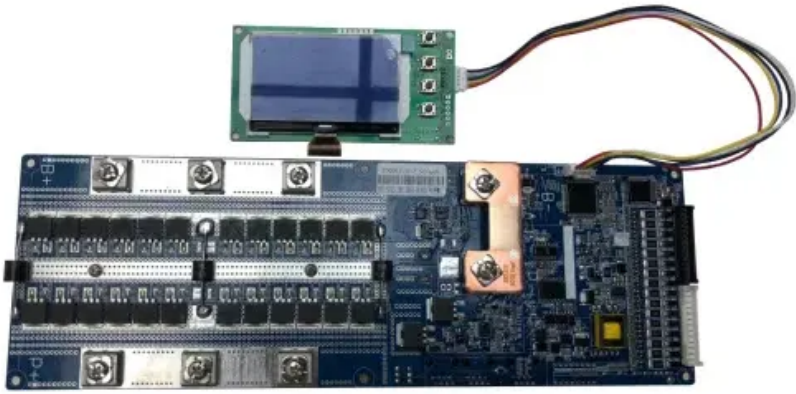

Off-grid bess cabinet 25kW on sale