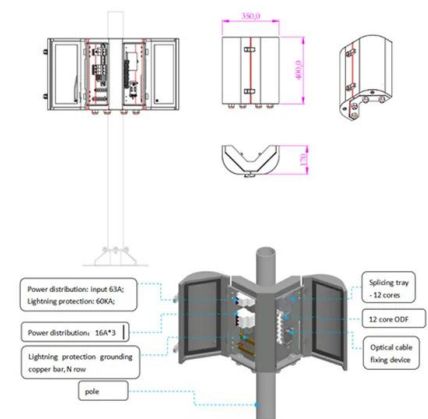

48V 100Ah

Industries -- NWI Forum

Northwest Indiana is located on the main telecommunication networks between New York and Chicago and is within a short radius of 350 E. Cermak, allowing low round-trip latency. Developers plan to ...

Industrial-Grade IT Racks , Eaton

Hinged Wall Bracket is a mounting device that attaches a wall-mounted rack to a wall. It has adjustable pivots that allow the rack to be locked into a closed or open (90-degree perpendicular) position. It ...