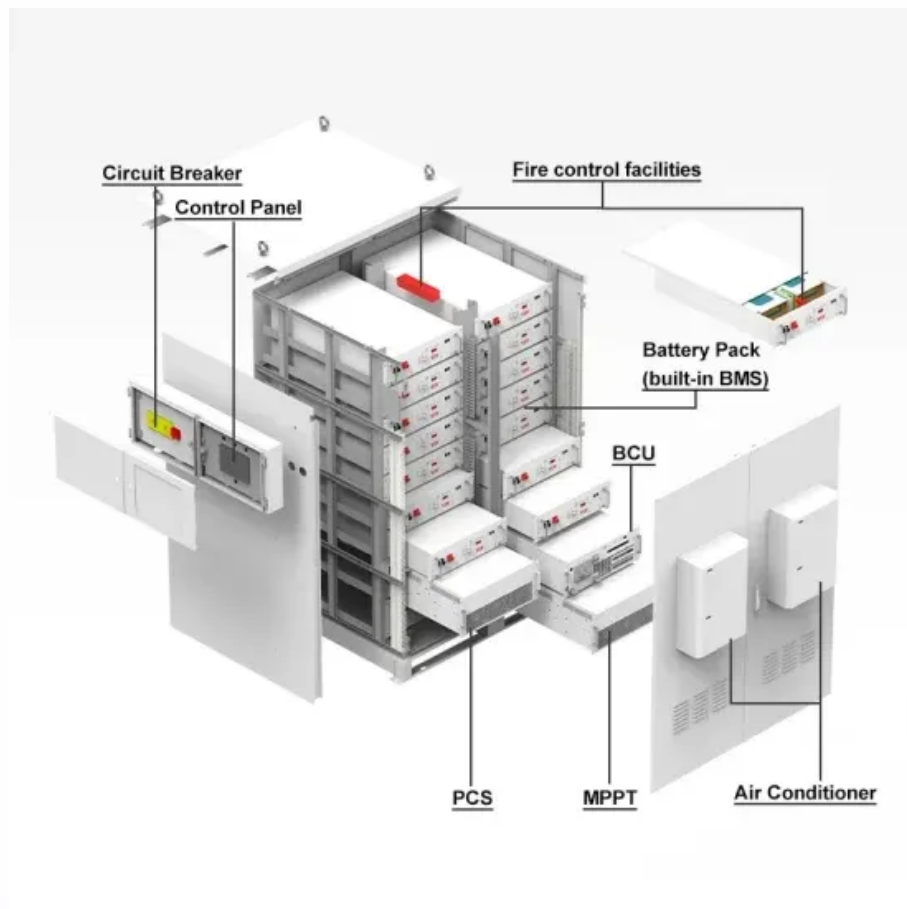

Northbound solar panel support

Northbound solar panel support

[SmartPVMS V600R024C00 Northbound Interface Reference-V6 ...](#)

This document provides auxiliary description for the northbound interface (NBI) function of the Smart PV Management System (SmartPVMS). This document describes the design and usage of the NBIs, ...