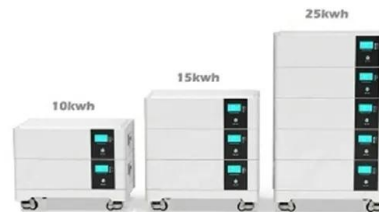

[Titan Pure Sine inverter upgrade , Nissan Titan Forum](#)

I began my project to convert my Titan from a 150W/400W modified sine wave inverter to a 400W pure sine wave inverter today. Learned a few interesting things along the way: The Titan ...