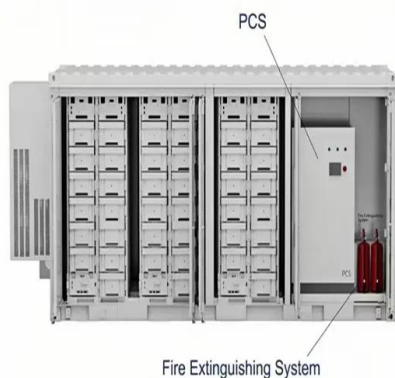

[NANYA ENERGY STORAGE LITHIUM BATTERY](#)

Lithium iron phosphate battery energy storage cabinet application This product is designed as the movable container, with its own energy storage system, compatible with photovoltaic and utility ...

[Solar Energy Storage Battery Cabinet](#)

The Solar Energy Storage Battery Cabinet's core includes high-security lithium-ion batteries (such as LiFePO4), intelligent battery management systems (BMS), inverters and temperature control ...

[NANYA PORT INTELLIGENT ENERGY STORAGE BATTERY CO LTD](#)

Energy storage cabinet battery 23a12v What type of battery is a 23A 12V battery?A 23A 12V battery is an alkaline specialty battery, designed for remote control purposes. It is widely used in wireless ...