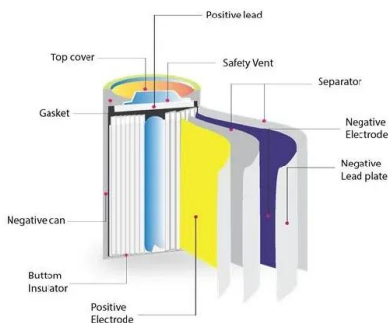

Namibia Overview

Namibia is a country in southwestern Africa, bordered by South Africa to the south, Botswana to the east, and Angola to the north. In the far northeast, Namibia's distinctive panhandle--the Zambezi ...