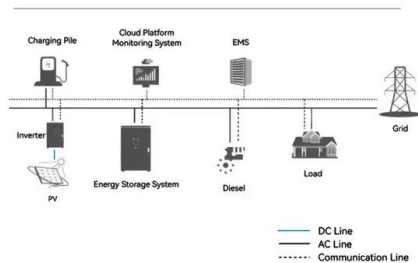

### [5G Base Station Solar Photovoltaic Energy Storage Integration...](#)

By installing solar photovoltaic panels at the base station, the solution converts solar energy into electricity, and then utilizes the energy storage system to store and manage the ...

[Modeling and aggregated control of large-scale 5G base stations ...](#)

In this paper, a comprehensive strategy is proposed to safely incorporate gNBs and their BESSs (called "gNB systems") into the secondary frequency control procedure. Initially, an ...

[Monaco communication base station wind and solar ...](#)

This article aims to reduce the electricity cost of 5G base stations, and optimizes the energy storage of 5G base stations connected to wind turbines and photovoltaics.

### System Topology